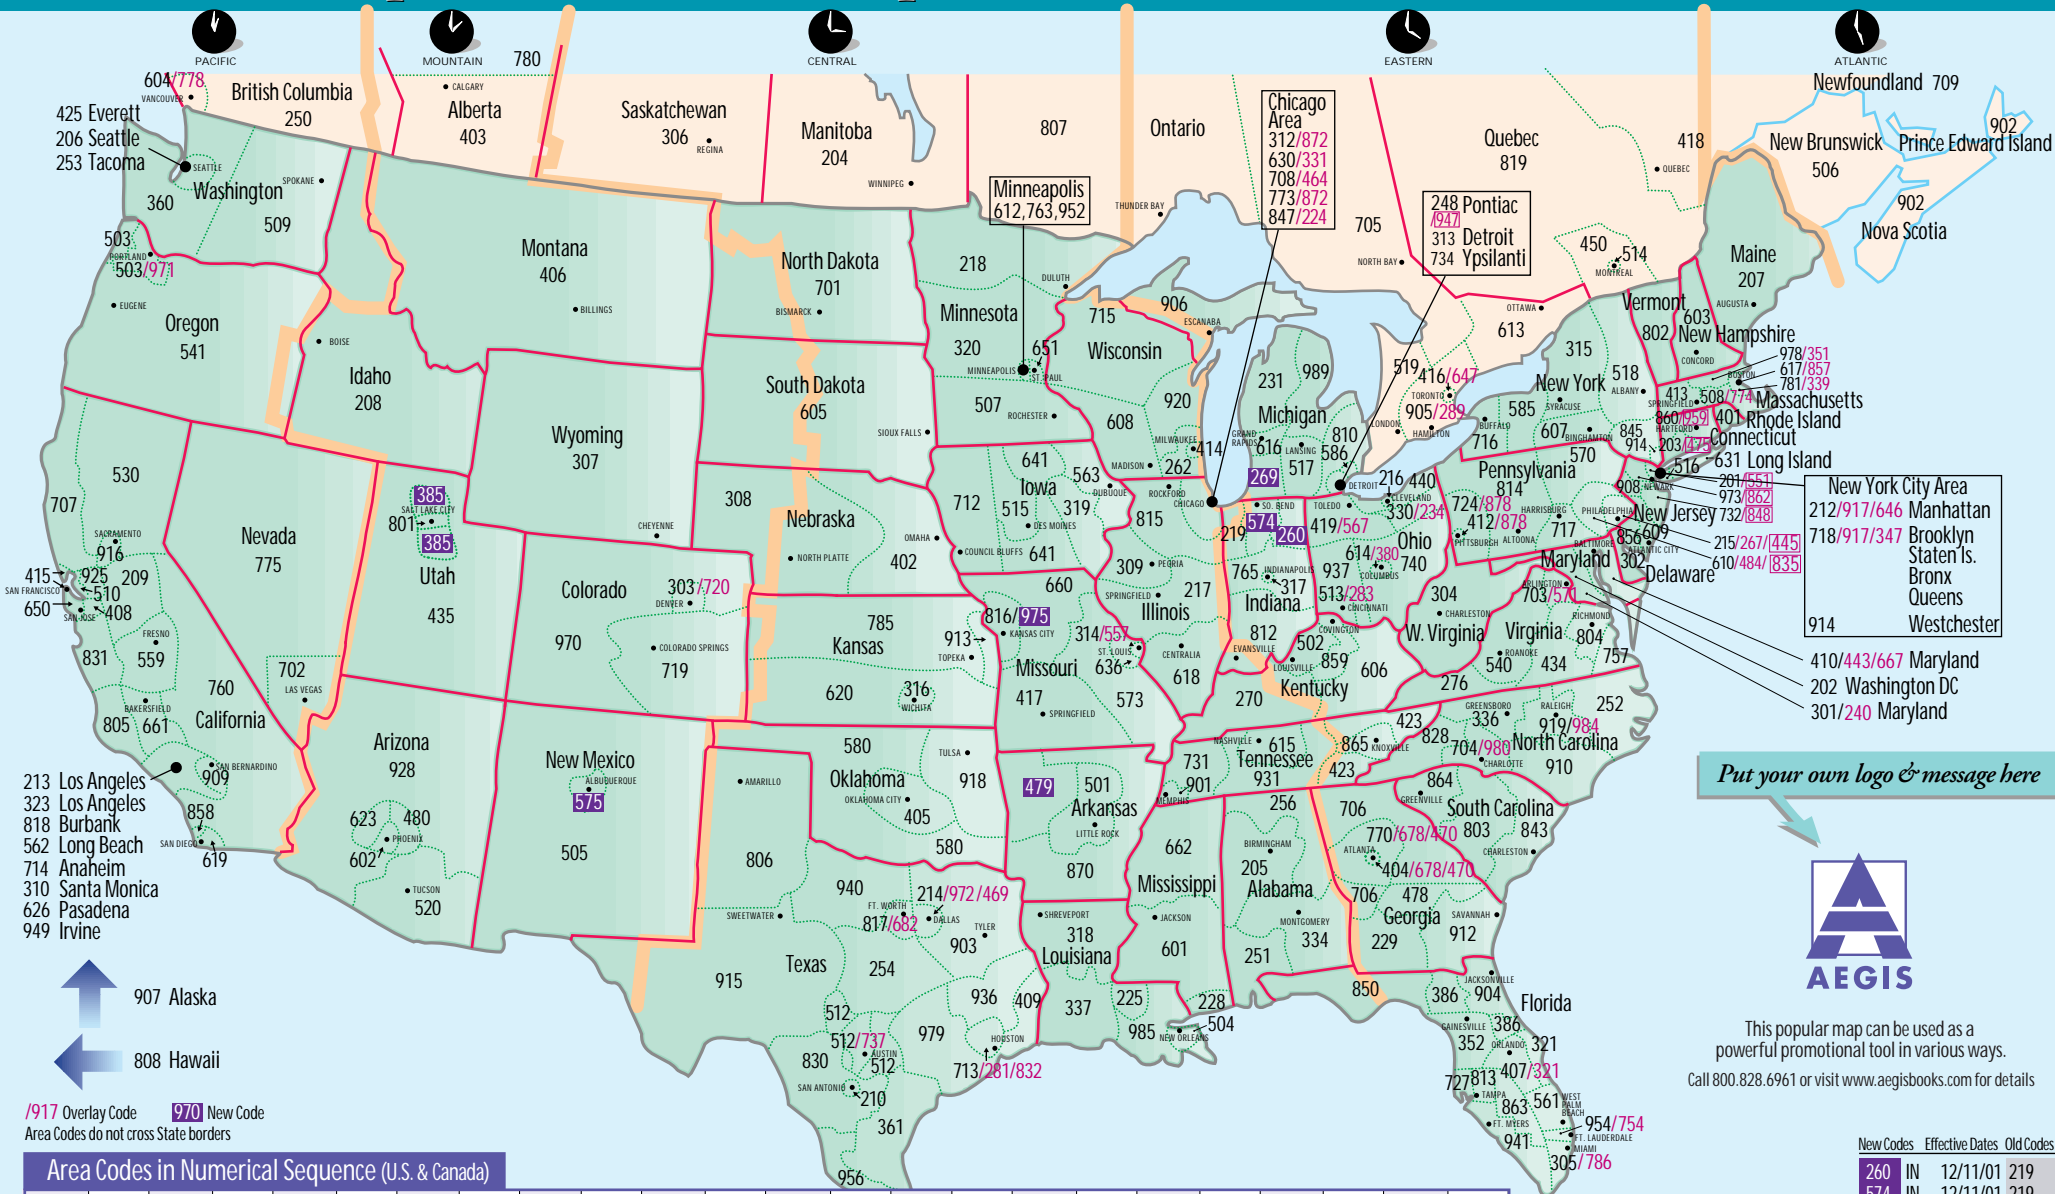

Telephone Area Code Map

Effective Date of Map 7-13-02

Put your own logo & message here

This popular map can be used as a powerful promotional tool in various ways. Call 800.828.6961 or visit www.aegisbooks.com for details

/917 Overlay Code **970** New Code
Area Codes do not cross State borders

Area Codes in Numerical Sequence (U.S. & Canada)

201 NJ	215 PA	250 BC	283 OH	313 MI	336 NC	403 AB	417 MO	470 GA	508 MA	540 VA	575 NM	610 PA	631 NY	701 ND	716 NY	757 VA	787 PR	815 IL	848 NJ	872 IL	913 KS	939 PR	975 MO
202 DC	216 OH	251 AL	289 ON	314 MO	337 LA	404 GA	418 PO	475 CT	509 WA	541 OR	580 OK	612 MN	636 MO	702 NV	717 PA	760 CA	801 UT	816 MO	850 FL	878 PA	914 NY	940 TX	978 MA
203 CT	217 IL	252 NC	301 MD	315 NY	339 MA	405 OK	419 OH	478 GA	510 CA	551 NY	585 NY	613 ON	641 IA	703 VA	718 NY	763 MN	802 VT	817 TX	857 MA	901 TN	915 TX	941 FL	979 TN
204 MB	218 MN	253 WA	302 DE	316 KS	347 NY	406 MT	423 TN	479 AR	512 TX	557 MO	586 MI	614 OH	646 NY	704 NC	719 CO	765 IN	803 SC	818 CA	856 MA	902 NS	916 CA	947 MI	980 NC
205 AL	219 IN	254 TX	303 CO	317 IN	351 MA	407 FL	425 WA	480 AZ	513 OH	559 CA	601 MS	615 TN	647 ON	705 ON	720 CO	770 GA	804 VA	819 PO	858 CA	903 TX	917 NY	949 CA	984 NC
206 WA	224 IL	256 AL	304 WV	318 LA	352 FL	408 CA	434 VA	484 PA	514 PO	561 FL	602 AZ	616 MI	650 CA	706 GA	724 PA	773 IL	805 CA	828 NC	859 KY	904 FL	918 OK	952 MN	985 LA
207 ME	225 LA	260 IN	305 FL	319 IA	360 WA	409 TX	435 UT	501 AR	515 IA	562 CA	603 NH	617 MA	651 MN	707 CA	727 FL	774 MA	806 TX	830 TX	860 CT	905 ON	919 NC	954 FL	989 MI
208 ID	228 MS	262 WI	306 SK	320 MN	361 TX	410 MD	440 OH	502 KY	516 NY	563 IA	604 BC	618 IL	660 MO	708 IL	731 TN	775 NV	807 ON	831 CA	862 NY	906 MI	920 WI	956 TX	
209 CA	229 GA	267 PA	307 WV	321 FL	380 OH	412 PA	443 MD	503 OR	517 MI	567 OH	605 SD	619 CA	661 CA	709 NF	732 NJ	778 BC	808 HI	832 TX	863 FL	907 AK	925 CA	959 CT	
210 TX	231 MI	269 MI	308 NE	323 CA	385 UT	413 MA	445 PA	504 LA	518 NY	570 PA	606 KY	620 KS	662 MS	712 IA	734 MI	780 AB	810 MI	835 PA	864 SC	908 NJ	928 AZ	970 CO	
212 NY	234 OH	270 KY	309 IL	330 OH	386 FL	414 WI	450 PO	505 NM	519 ON	571 VA	607 NY	623 AZ	667 MD	713 TX	737 TX	781 MA	812 IN	843 SC	865 TN	909 CA	931 TN	971 OR	
213 CA	240 MD	276 VA	310 CA	331 IL	401 RI	415 CA	464 IL	506 NB	520 AZ	573 MO	608 WI	626 CA	678 GA	714 CA	740 OH	785 KS	813 FL	845 NY	867 NT	910 NC	936 TX	972 TX	
214 TX	248 MI	281 TX	312 IL	334 AL	402 NE	416 ON	469 TX	507 MN	530 CA	574 IN	609 NJ	630 IL	682 TX	715 WI	754 FL	786 FL	814 PA	847 IL	870 AR	912 GA	937 OH	973 NJ	

Caribbean & Other Islands

242 Bahamas	670 C.N.M.I.
246 Barbados	671 Guam
248 Anguilla	758 St. Lucia
264 Antigua/Barbuda	767 Dominica
268 B.V.I.	784 St. Vincent
340 U.S.V.I.	787/939 Puerto Rico
345 Cayman Islands	809 Dominican Republic
441 Bermuda	868 Trinidad & Tobago
473 Grenada	869 St. Kitts & Nevis
649 Turks & Caicos	876 Jamaica
664 Montserrat